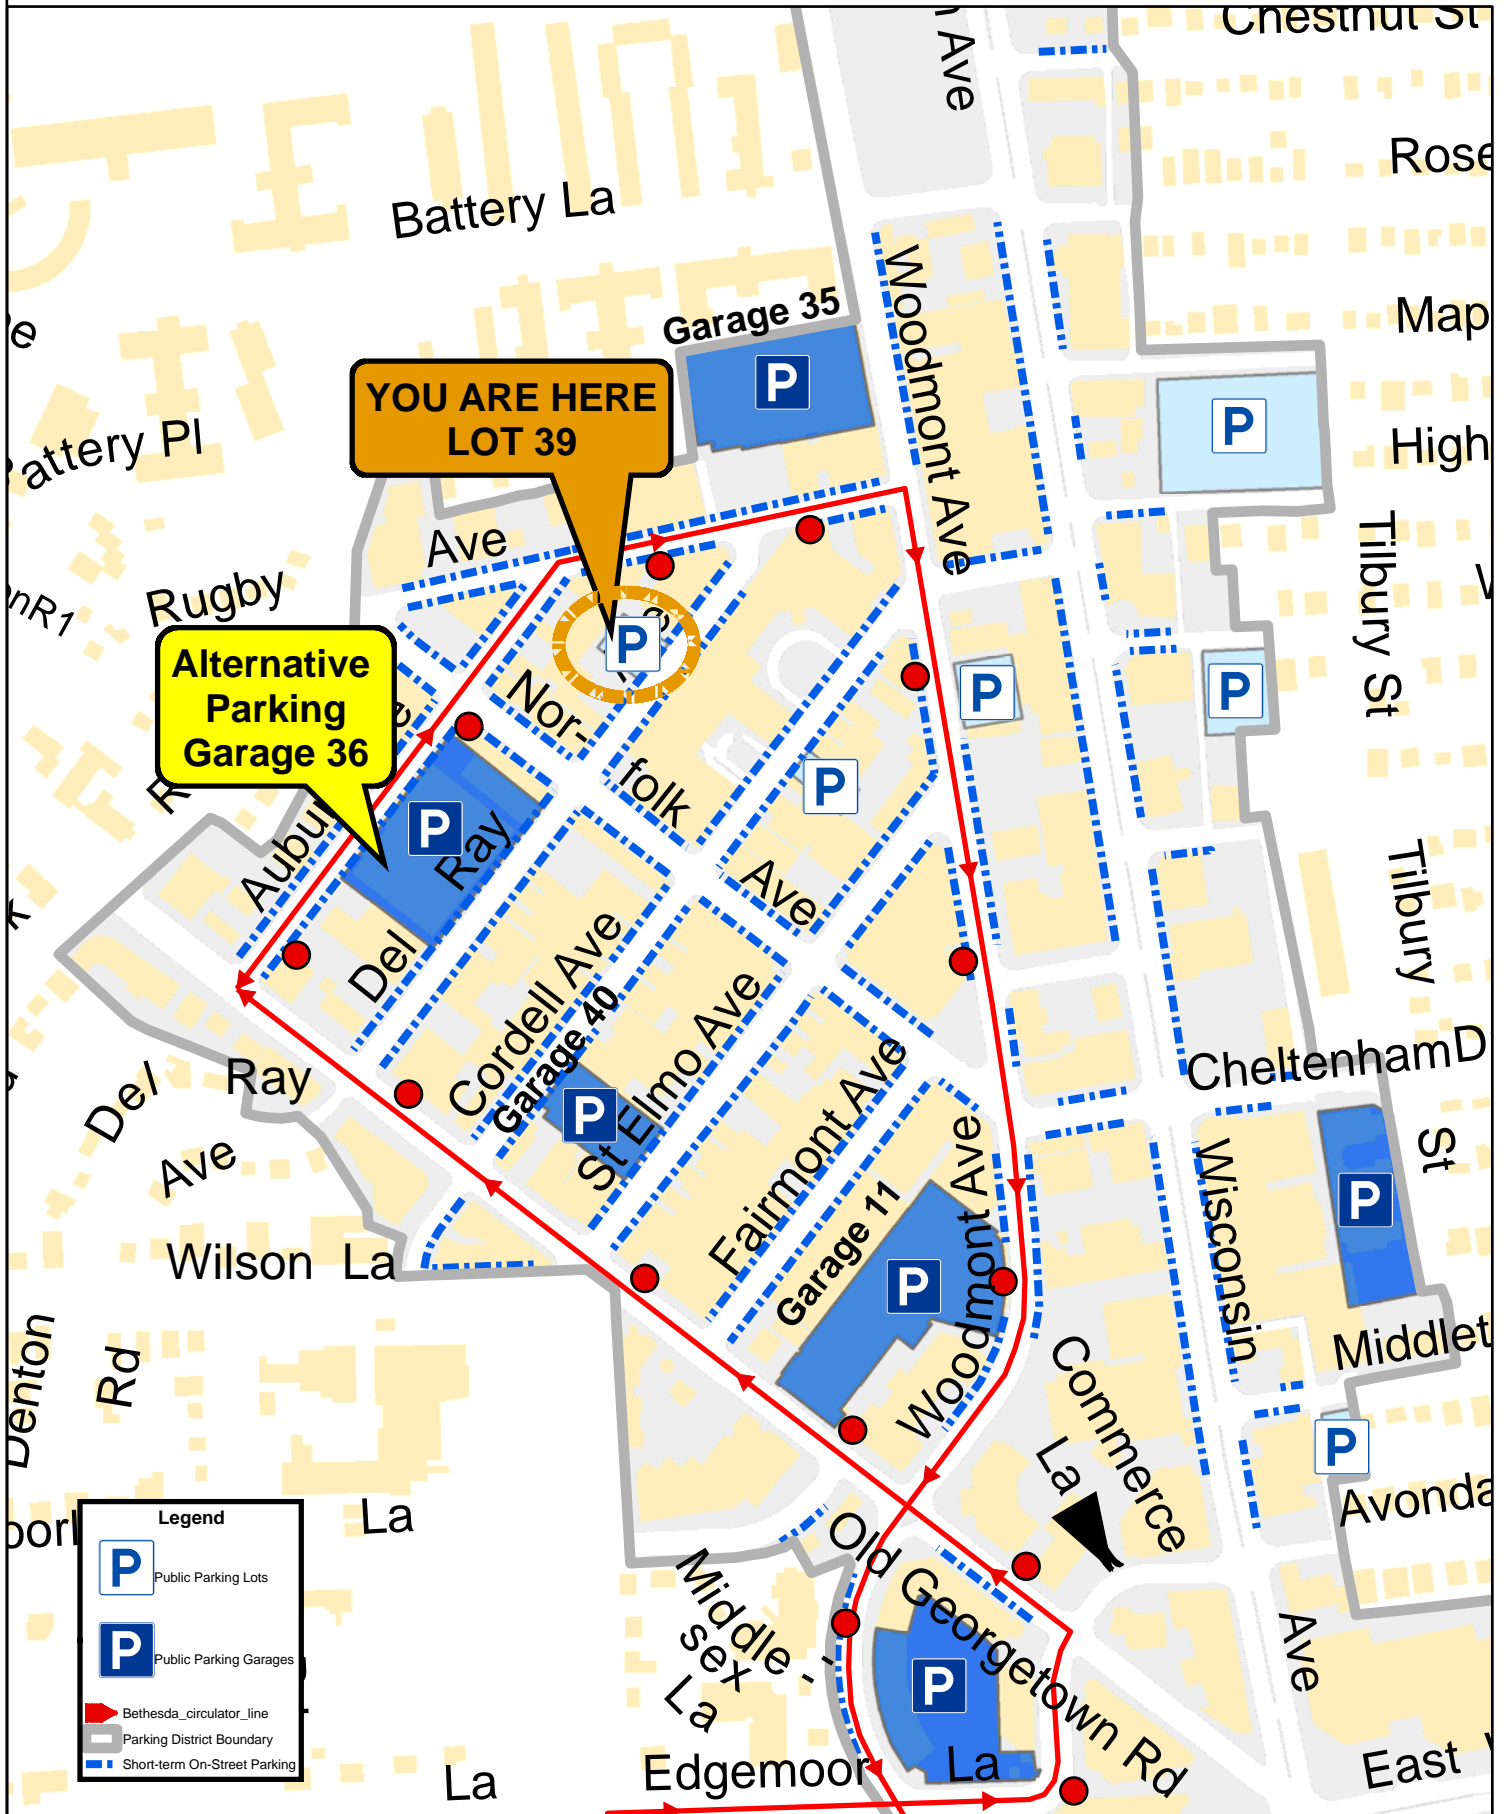

Lot 39 Parking Relocation Map

**Alternative
Parking
Garage 36**

**YOU ARE HERE
LOT 39**

Legend

- Public Parking Lots
- Public Parking Garages
- Bethesda_circulator_line
- Parking District Boundary
- Short-term On-Street Parking

280 140 0 280 Feet